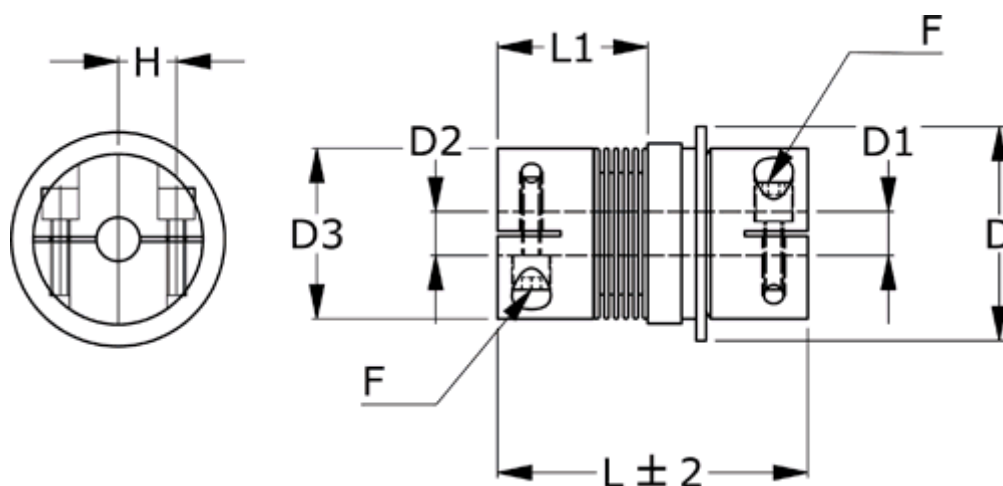

Data Sheet

Article number: 335010801131628C2

Description: Safety coupling BKK 080 synchronous
Length 113 mm, bore 16/28 mm, TKn max 80 NM

Measures

D = 94
D1 = 28
D2 = 16
D3 = 82.0
F = M10
H = 28.0
L = 113
L1 = 57.5

Nom. torque NM (TKn) = 80NM overload torque range 2
Position engagement = C = Synchronous
s = 2.0